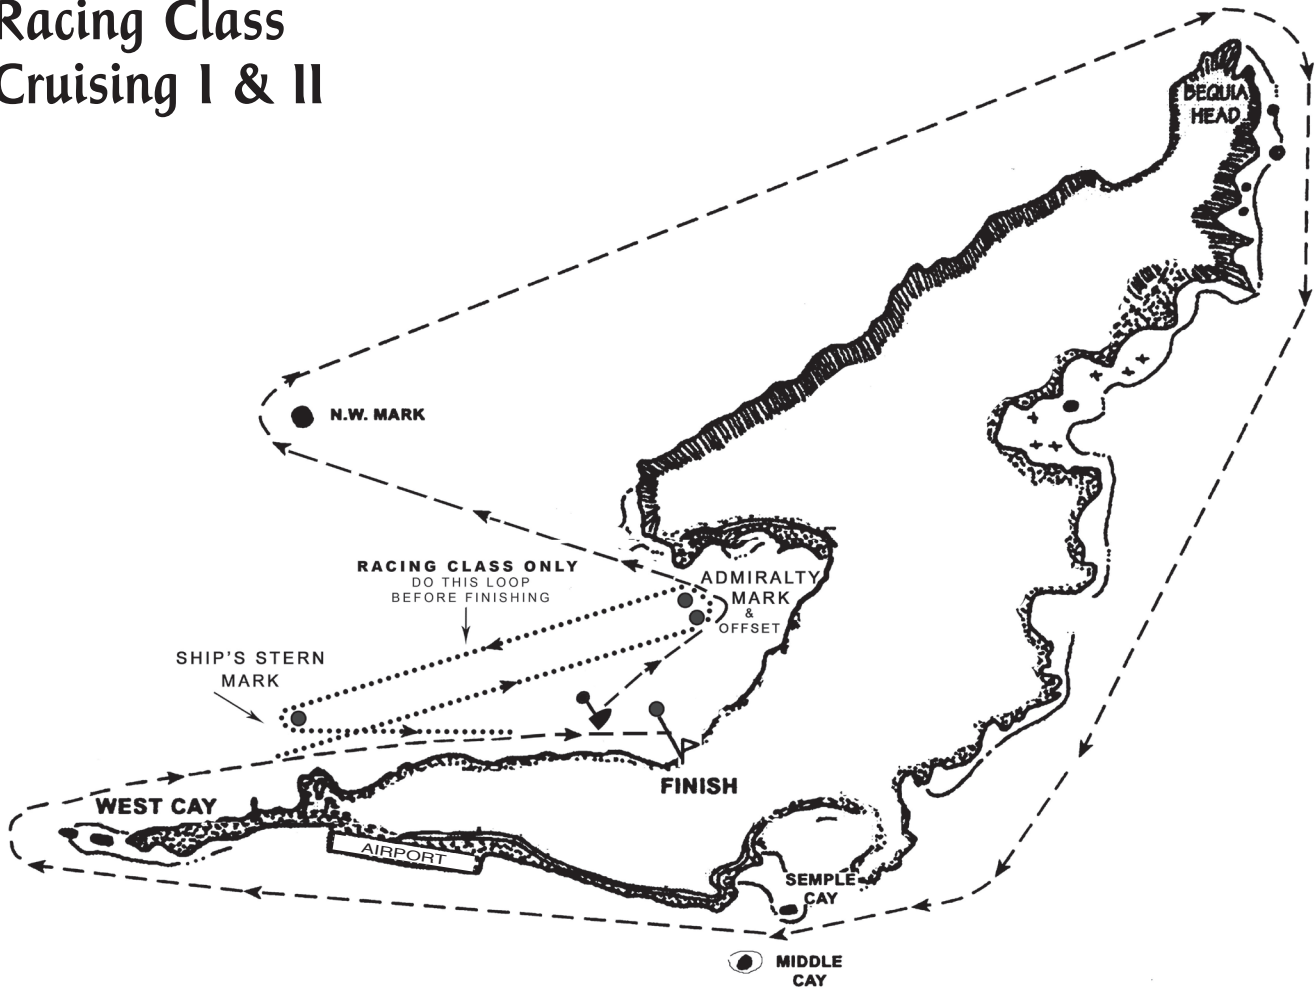

Saturday April 15th Around Bequia Race

Racing Class
Cruising I & II

Middle Cay is not a mark of the course and may be passed on either side

RACING

START

ADMIRALTY MARK	P
ADMIRALTY OFFSET	P
N.W. MARK	S
BEQUIA HEAD	S
SEMPLÉ CAY	S
WEST CAY	S
ADMIRALTY MARK	P
ADMIRALTY OFFSET	P
SHIP'S STERN	P
FINISH	

CRUISING I & II

START

ADMIRALTY MARK	P
ADMIRALTY OFFSET	P
N.W. MARK	S
BEQUIA HEAD	S
SEMPLÉ CAY	S
WEST CAY	S
FINISH