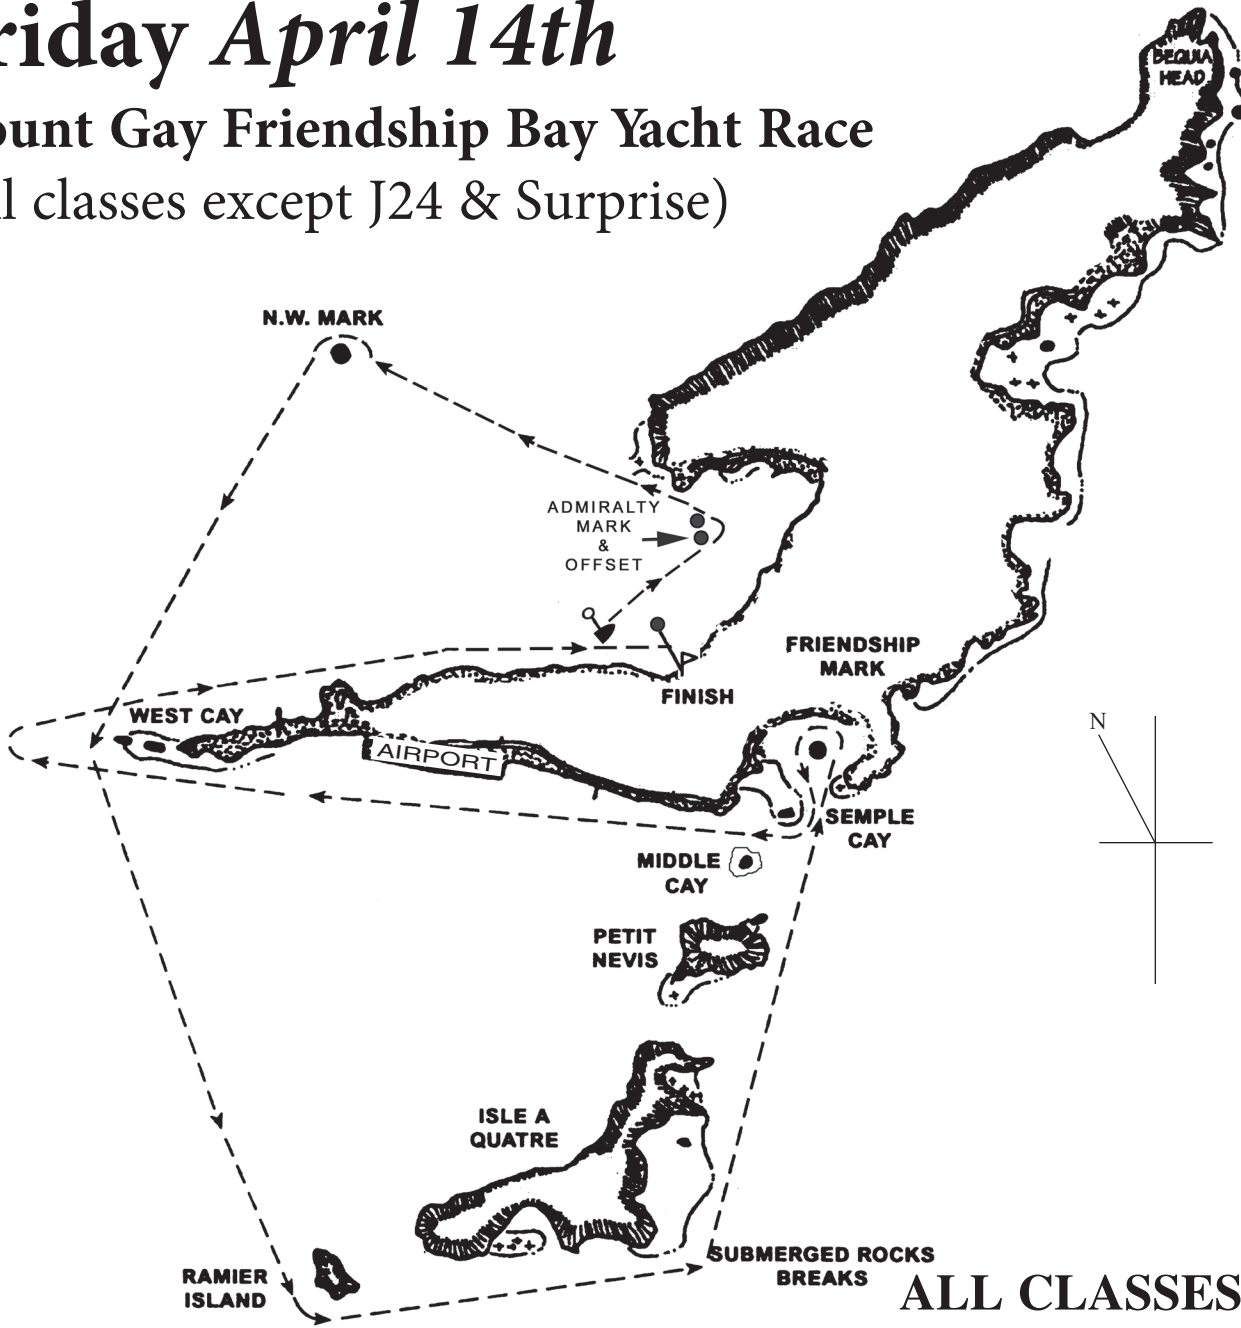

## Mount Gay Friendship Bay Yacht Race (All classes except J24 & Surprise)

# Monday April 17th Admiralty Bay Triangle Race

Racing & Cruising I  
N.W. MARK

Cruising II

## RACING & CRUISING I

START	
ADMIRALTY MARK	P
ADMIRALTY OFFSET	P
N.W. MARK	P
SHIP'S STERN MARK	P
ADMIRALTY MARK	P
ADMIRALTY OFFSET	P
N.W. MARK	P
SHIP'S STERN MARK	P
ADMIRALTY MARK	P
ADMIRALTY OFFSET	P
SHIP'S STERN MARK	P
FINISH	

## CRUISING II

START	
ADMIRALTY MARK	P
ADMIRALTY OFFSET	P
N.W. MARK	P
SHIP'S STERN MARK	P
ADMIRALTY MARK	P
ADMIRALTY OFFSET	P
N.W. MARK	P
SHIP'S STERN MARK	P
FINISH	