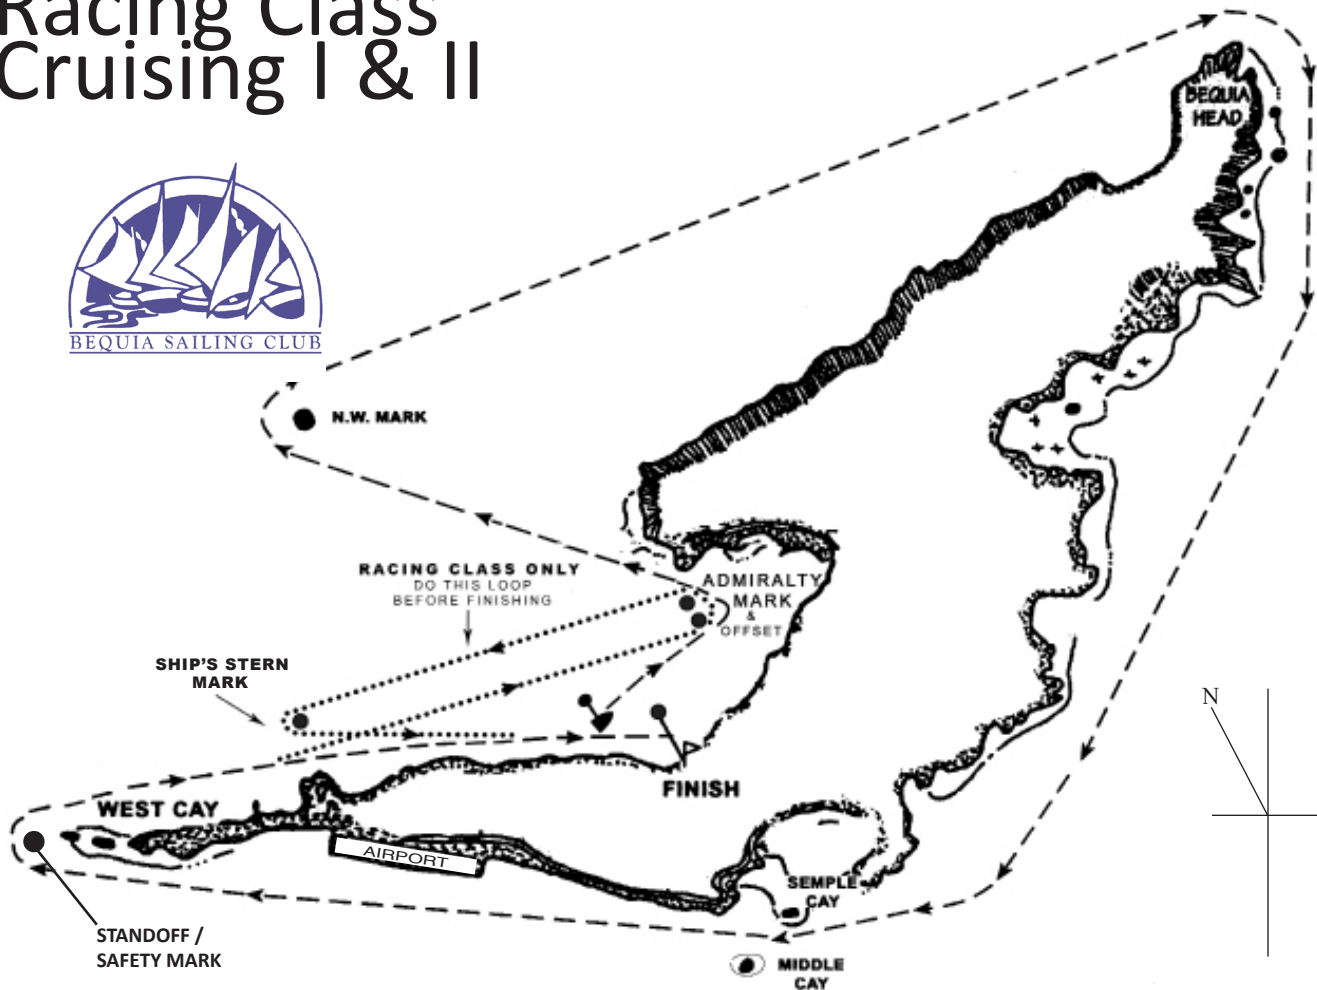

Saturday April 20th

Around Bequia Race

Racing Class

Cruising I & II

*Middle Cay is not a mark of the course
and may be passed on either side*

RACING

START

ADMIRALTY MARK	P
ADMIRALTY OFFSET	P
N.W. MARK	S
BEQUIA HEAD	S
SEMPLE CAY	S
WEST CAY	S
ADMIRALTY MARK	P
ADMIRALTY OFFSET	P
SHIP'S STERN	P
FINISH	

CRUISING I & II

START

ADMIRALTY MARK	P
ADMIRALTY OFFSET	P
N.W. MARK	S
BEQUIA HEAD	S
SEMPLE CAY	S
WEST CAY	S
FINISH	